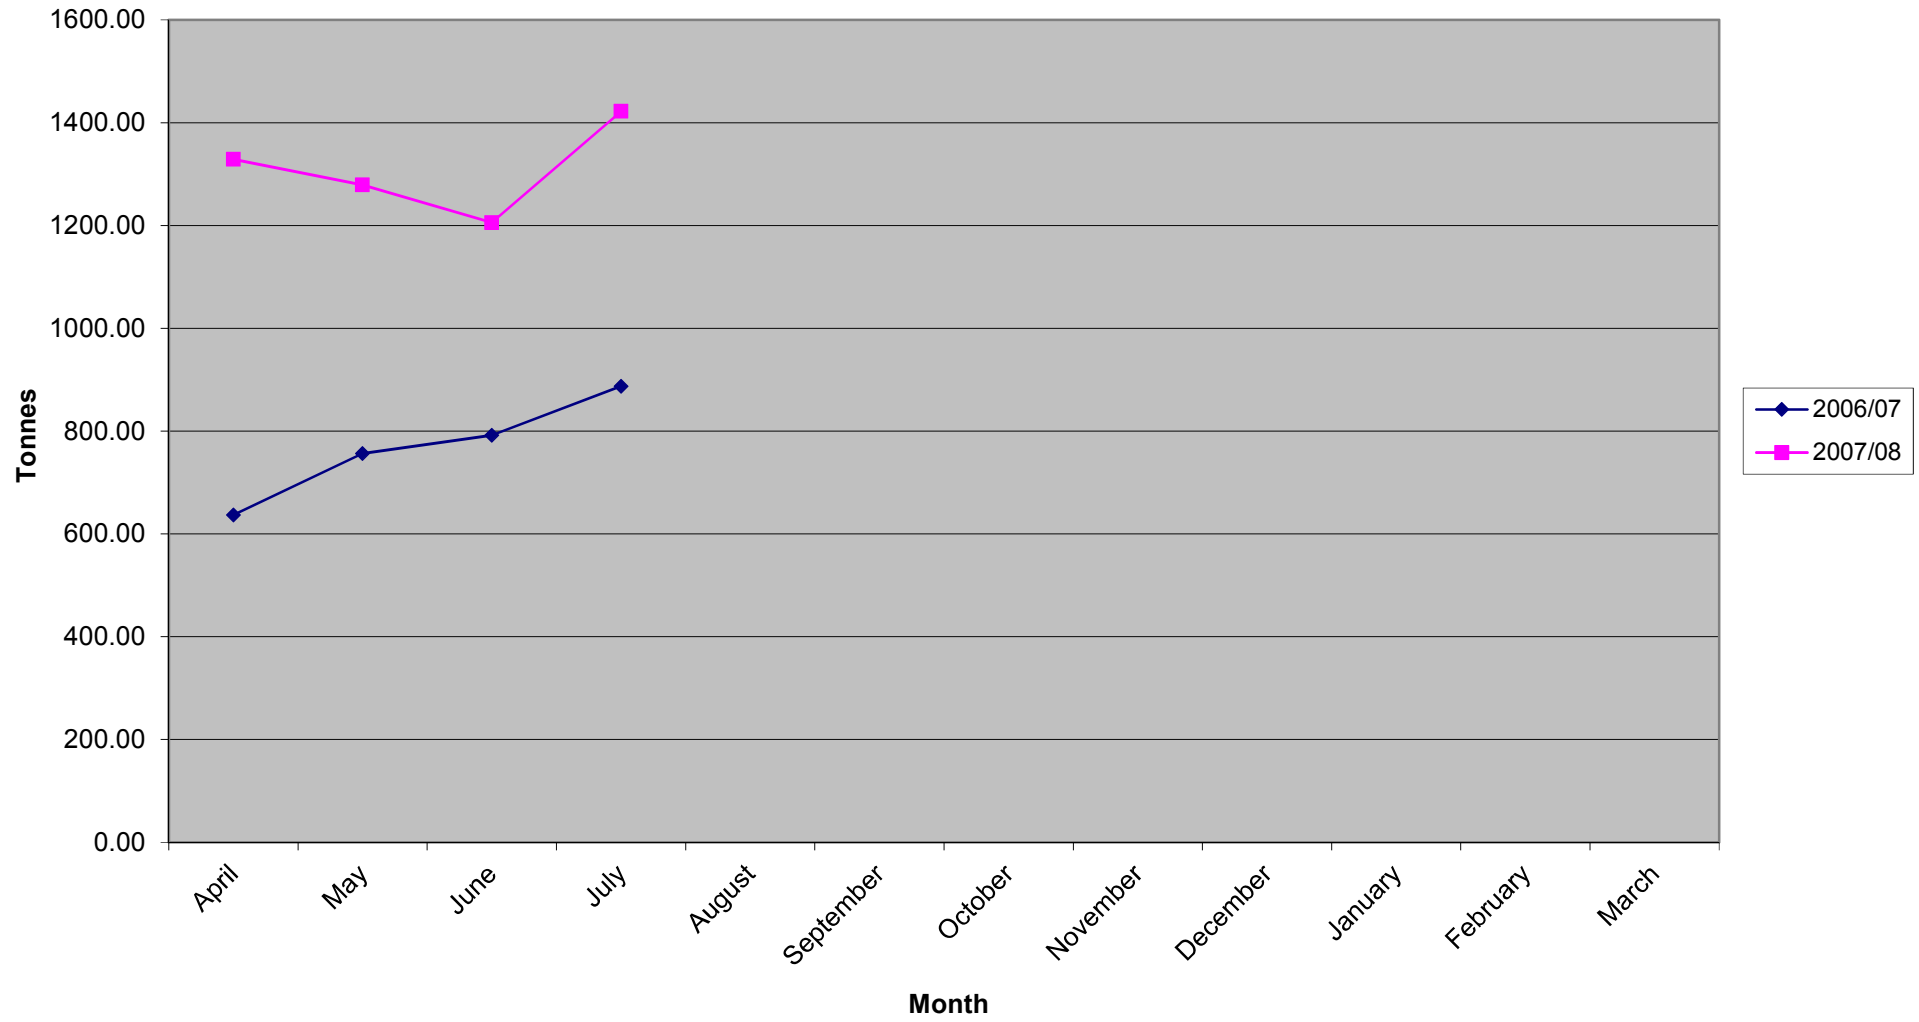

Total Household Waste Recycled