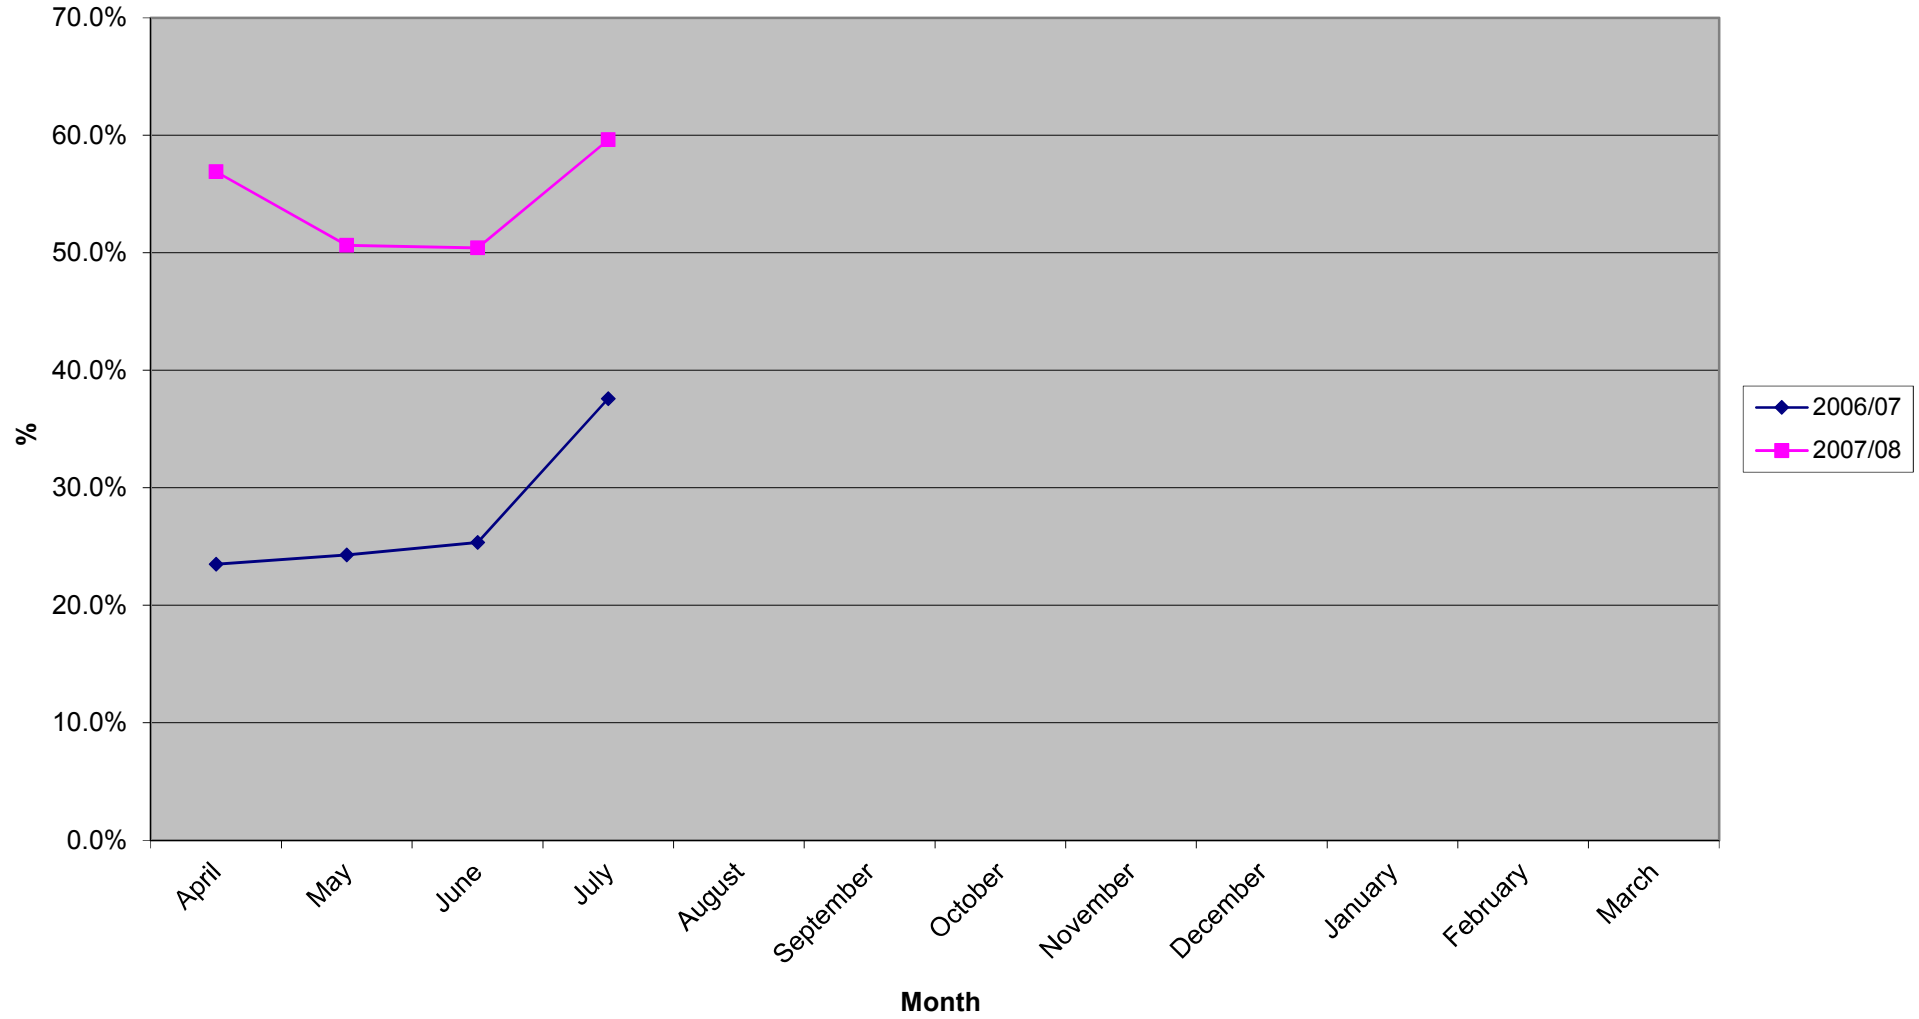

Month	Total Waste Recycled			Waste to Landfill			Total Waste Arisings			Recycling Rate		
	2006/07	2007/08	Difference	2006/07	2007/08	Difference	2006/07	2007/08	Difference	2006/07	2007/08	Difference
April	636.65	1328.49	691.84	2073.18	1006.04	-1067.14	2709.83	2334.53	-375.30	23.5%	56.9%	33.4%
May	756.42	1279.18	522.76	2358.36	1246.79	-1111.57	3114.78	2525.97	-588.81	24.3%	50.6%	26.4%
June	791.67	1205.63	413.96	2330.35	1185.68	-1144.67	3122.02	2391.31	-730.71	25.4%	50.4%	25.1%
July	887.26	1422.03	534.77	1474.00	962.97	-511.03	2361.00	2385.00	24.00	37.6%	59.6%	22.0%
August												
September												
October												
November												
December												
January												
February												
March												

Month	Kerbside Dry Recycling			Kitchen Waste			Glass		
	2006/07	2007/08	Difference	2006/07	2007/08	Difference	2006/07	2007/08	Difference
April	140.88	575.36	434.48	0.00	356.62	356.62	141.51	178.23	36.72
May	185.96	540.31	354.35	0.00	380.12	380.12	141.07	170.92	29.85
June	123.62	495.41	371.79	42.50	307.16	264.66	132.30	180.00	47.70
July	388.27	515.96	127.69	114.51	372.35	257.84	160.35	213.12	52.77
August									
September									
October									
November									
December									
January									
February									
March									

Total Household Waste Recycled

Household Waste to Landfill

Total Household Waste Arisings

Recycling Rate

Kerbside Dry Recycling

Kitchen Waste