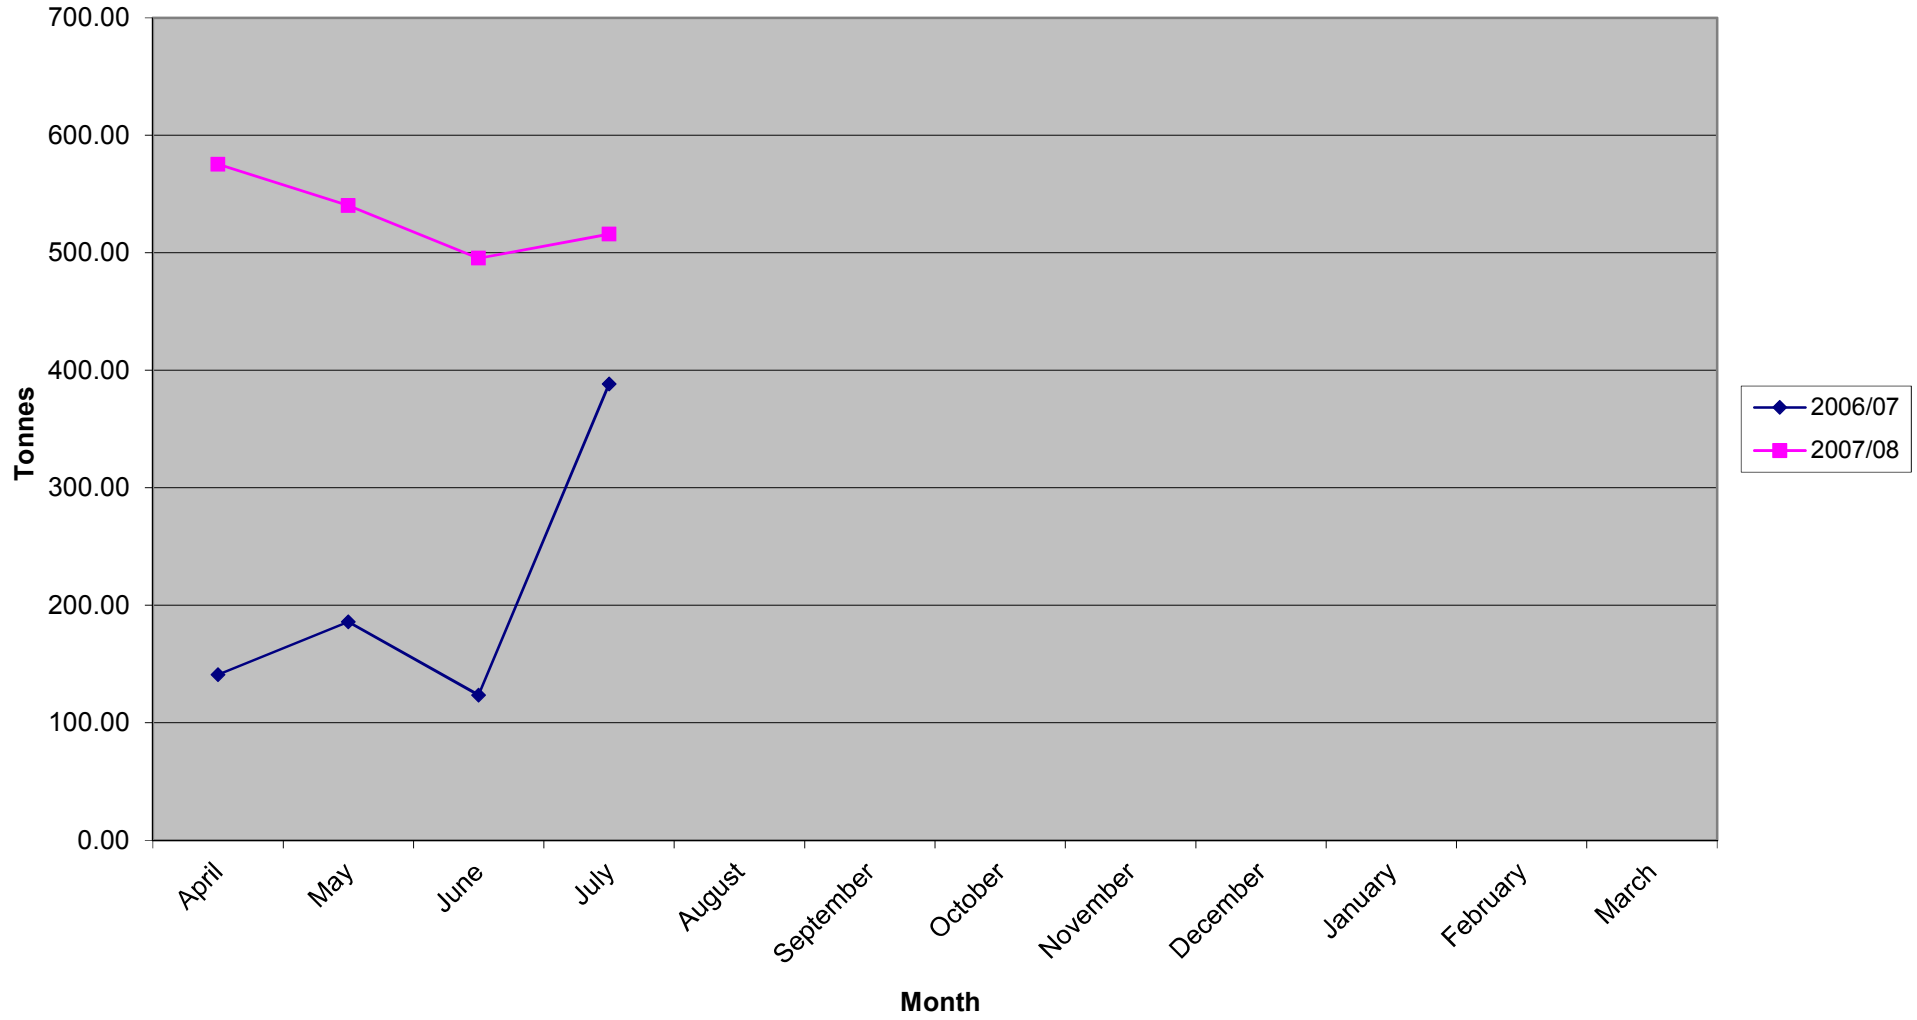

Month	Total Waste Recycled			Waste to Landfill			Total Waste Arisings			Recycling Rate		
	2006/07	2007/08	Difference	2006/07	2007/08	Difference	2006/07	2007/08	Difference	2006/07	2007/08	Difference
April	636.65	1328.49	691.84	2073.18	1006.04	-1067.14	2709.83	2334.53	-375.30	23.5%	56.9%	33.4%
May	756.42	1279.18	522.76	2358.36	1246.79	-1111.57	3114.78	2525.97	-588.81	24.3%	50.6%	26.4%
June	791.67	1205.63	413.96	2330.35	1185.68	-1144.67	3122.02	2391.31	-730.71	25.4%	50.4%	25.1%
July	887.26	1422.03	534.77	1474.00	962.97	-511.03	2361.00	2385.00	24.00	37.6%	59.6%	22.0%
August												
September												
October												
November												
December												
January												
February												
March												

Month	Kerbside Dry Recycling			Kitchen Waste			Glass		
	2006/07	2007/08	Difference	2006/07	2007/08	Difference	2006/07	2007/08	Difference
April	140.88	575.36	434.48	0.00	356.62	356.62	141.51	178.23	36.72
May	185.96	540.31	354.35	0.00	380.12	380.12	141.07	170.92	29.85
June	123.62	495.41	371.79	42.50	307.16	264.66	132.30	180.00	47.70
July	388.27	515.96	127.69	114.51	372.35	257.84	160.35	213.12	52.77
August									
September									
October									
November									
December									
January									
February									
March									

Total Household Waste Recycled

Household Waste to Landfill

Total Household Waste Arisings

Recycling Rate

Kerbside Dry Recycling

Kitchen Waste