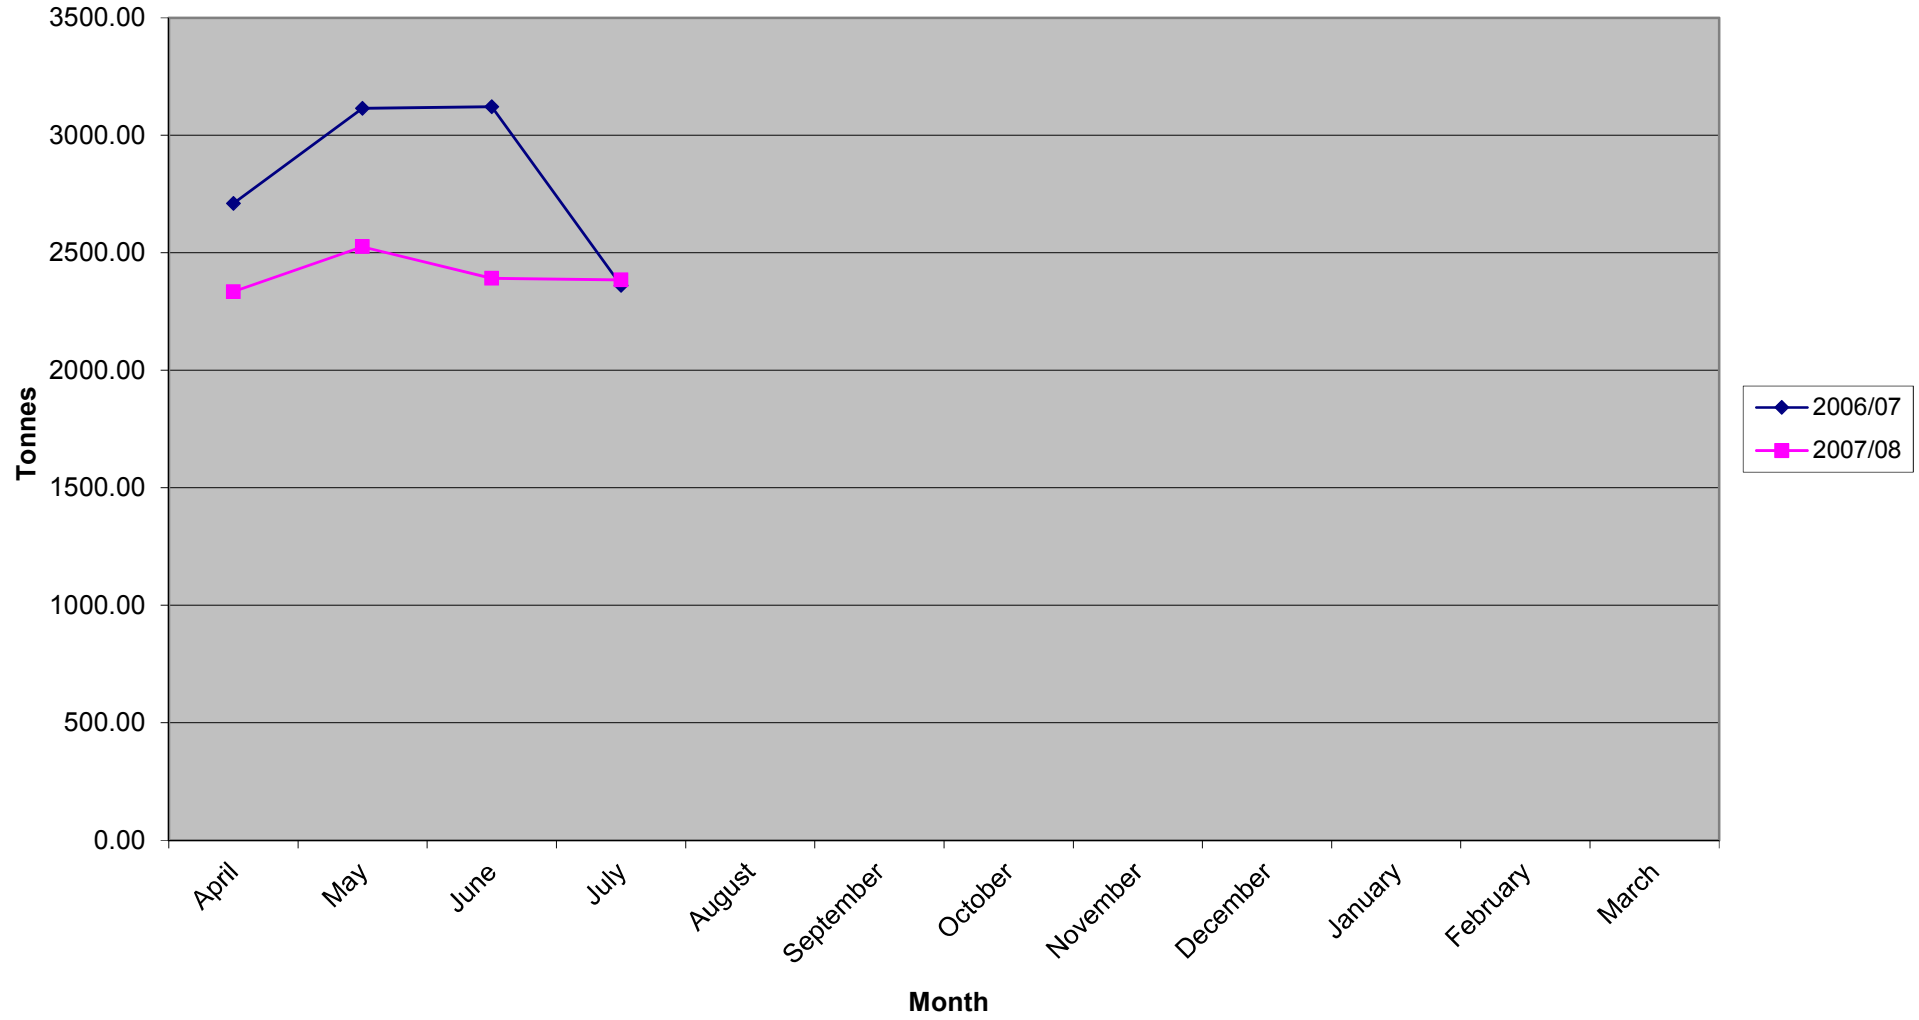

Total Household Waste Arisings