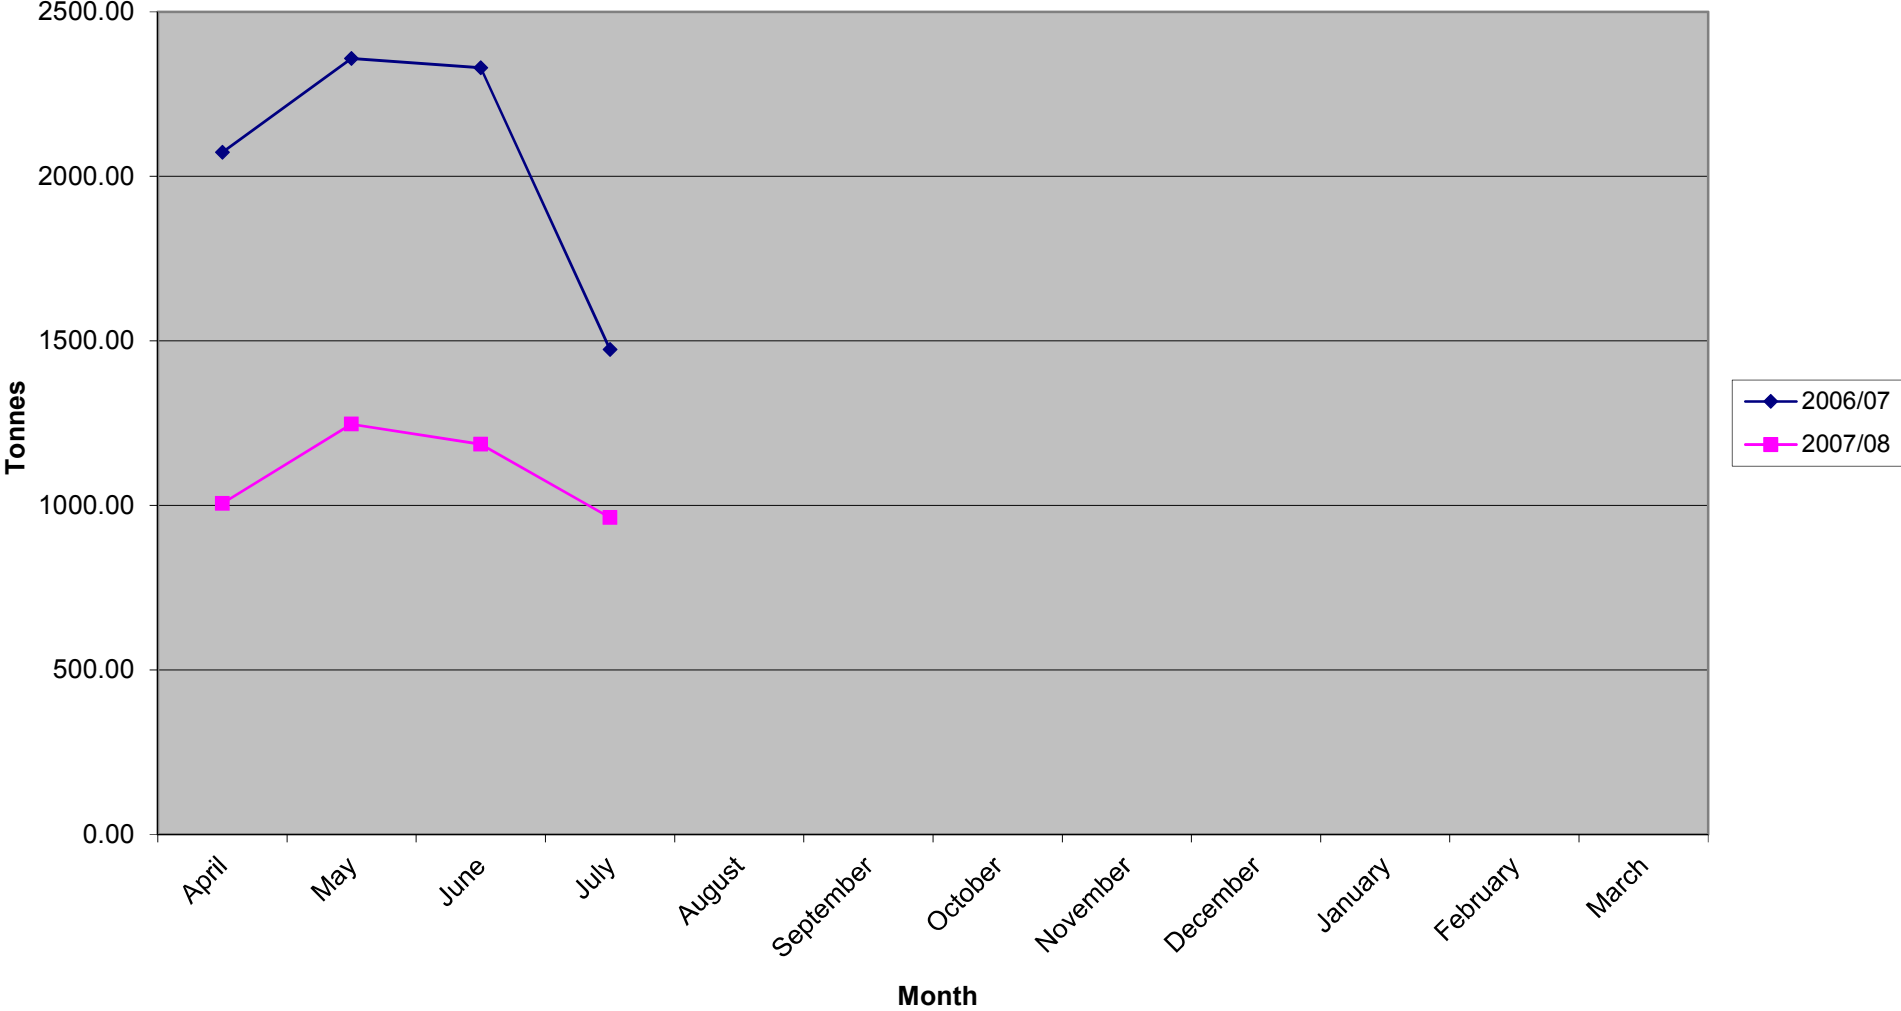

Household Waste to Landfill